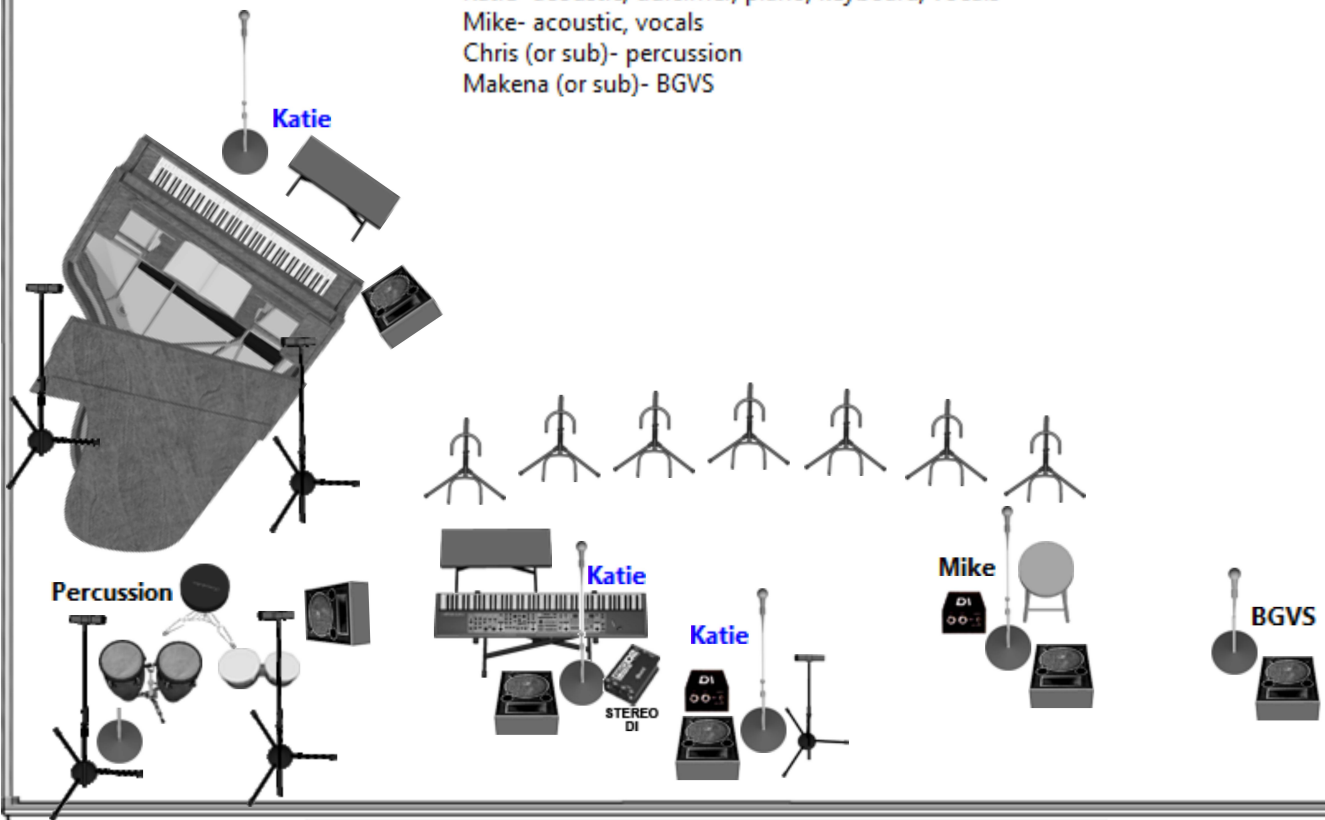

Katie Boeck Sings Blue

Katie- acoustic, dulcimer, piano, keyboard, vocals

Mike- acoustic, vocals

Chris (or sub)- percussion

Makena (or sub)- BGVS

- 7 x guitar stands (at least 2 hanging style)
- 1 x keyboard stand
- 1 x stool (stage left guitar player)
- 1 x drum throne (perc player)
- 2 x piano bench
- 5 x vocal boom stands
- 4 x instrument boom stands
- 2 x short instrument boom stands

- 2 x mono DI
- 1 x stereo DI (keyboard)
- 6 x floor wedges (separate mixes)
- 5 x vocal mics
- 2 x piano mics (stereo pair)
- 2 x perc overhead mics (stereo pair)
- 1 x kick mic
- 1 x acoustic mic

- 1 x grand or upright piano

*****PLAY "KIND OF BLUE" BY MILES DAVIS
AS PRE-SHOW HOUSE MUSIC**